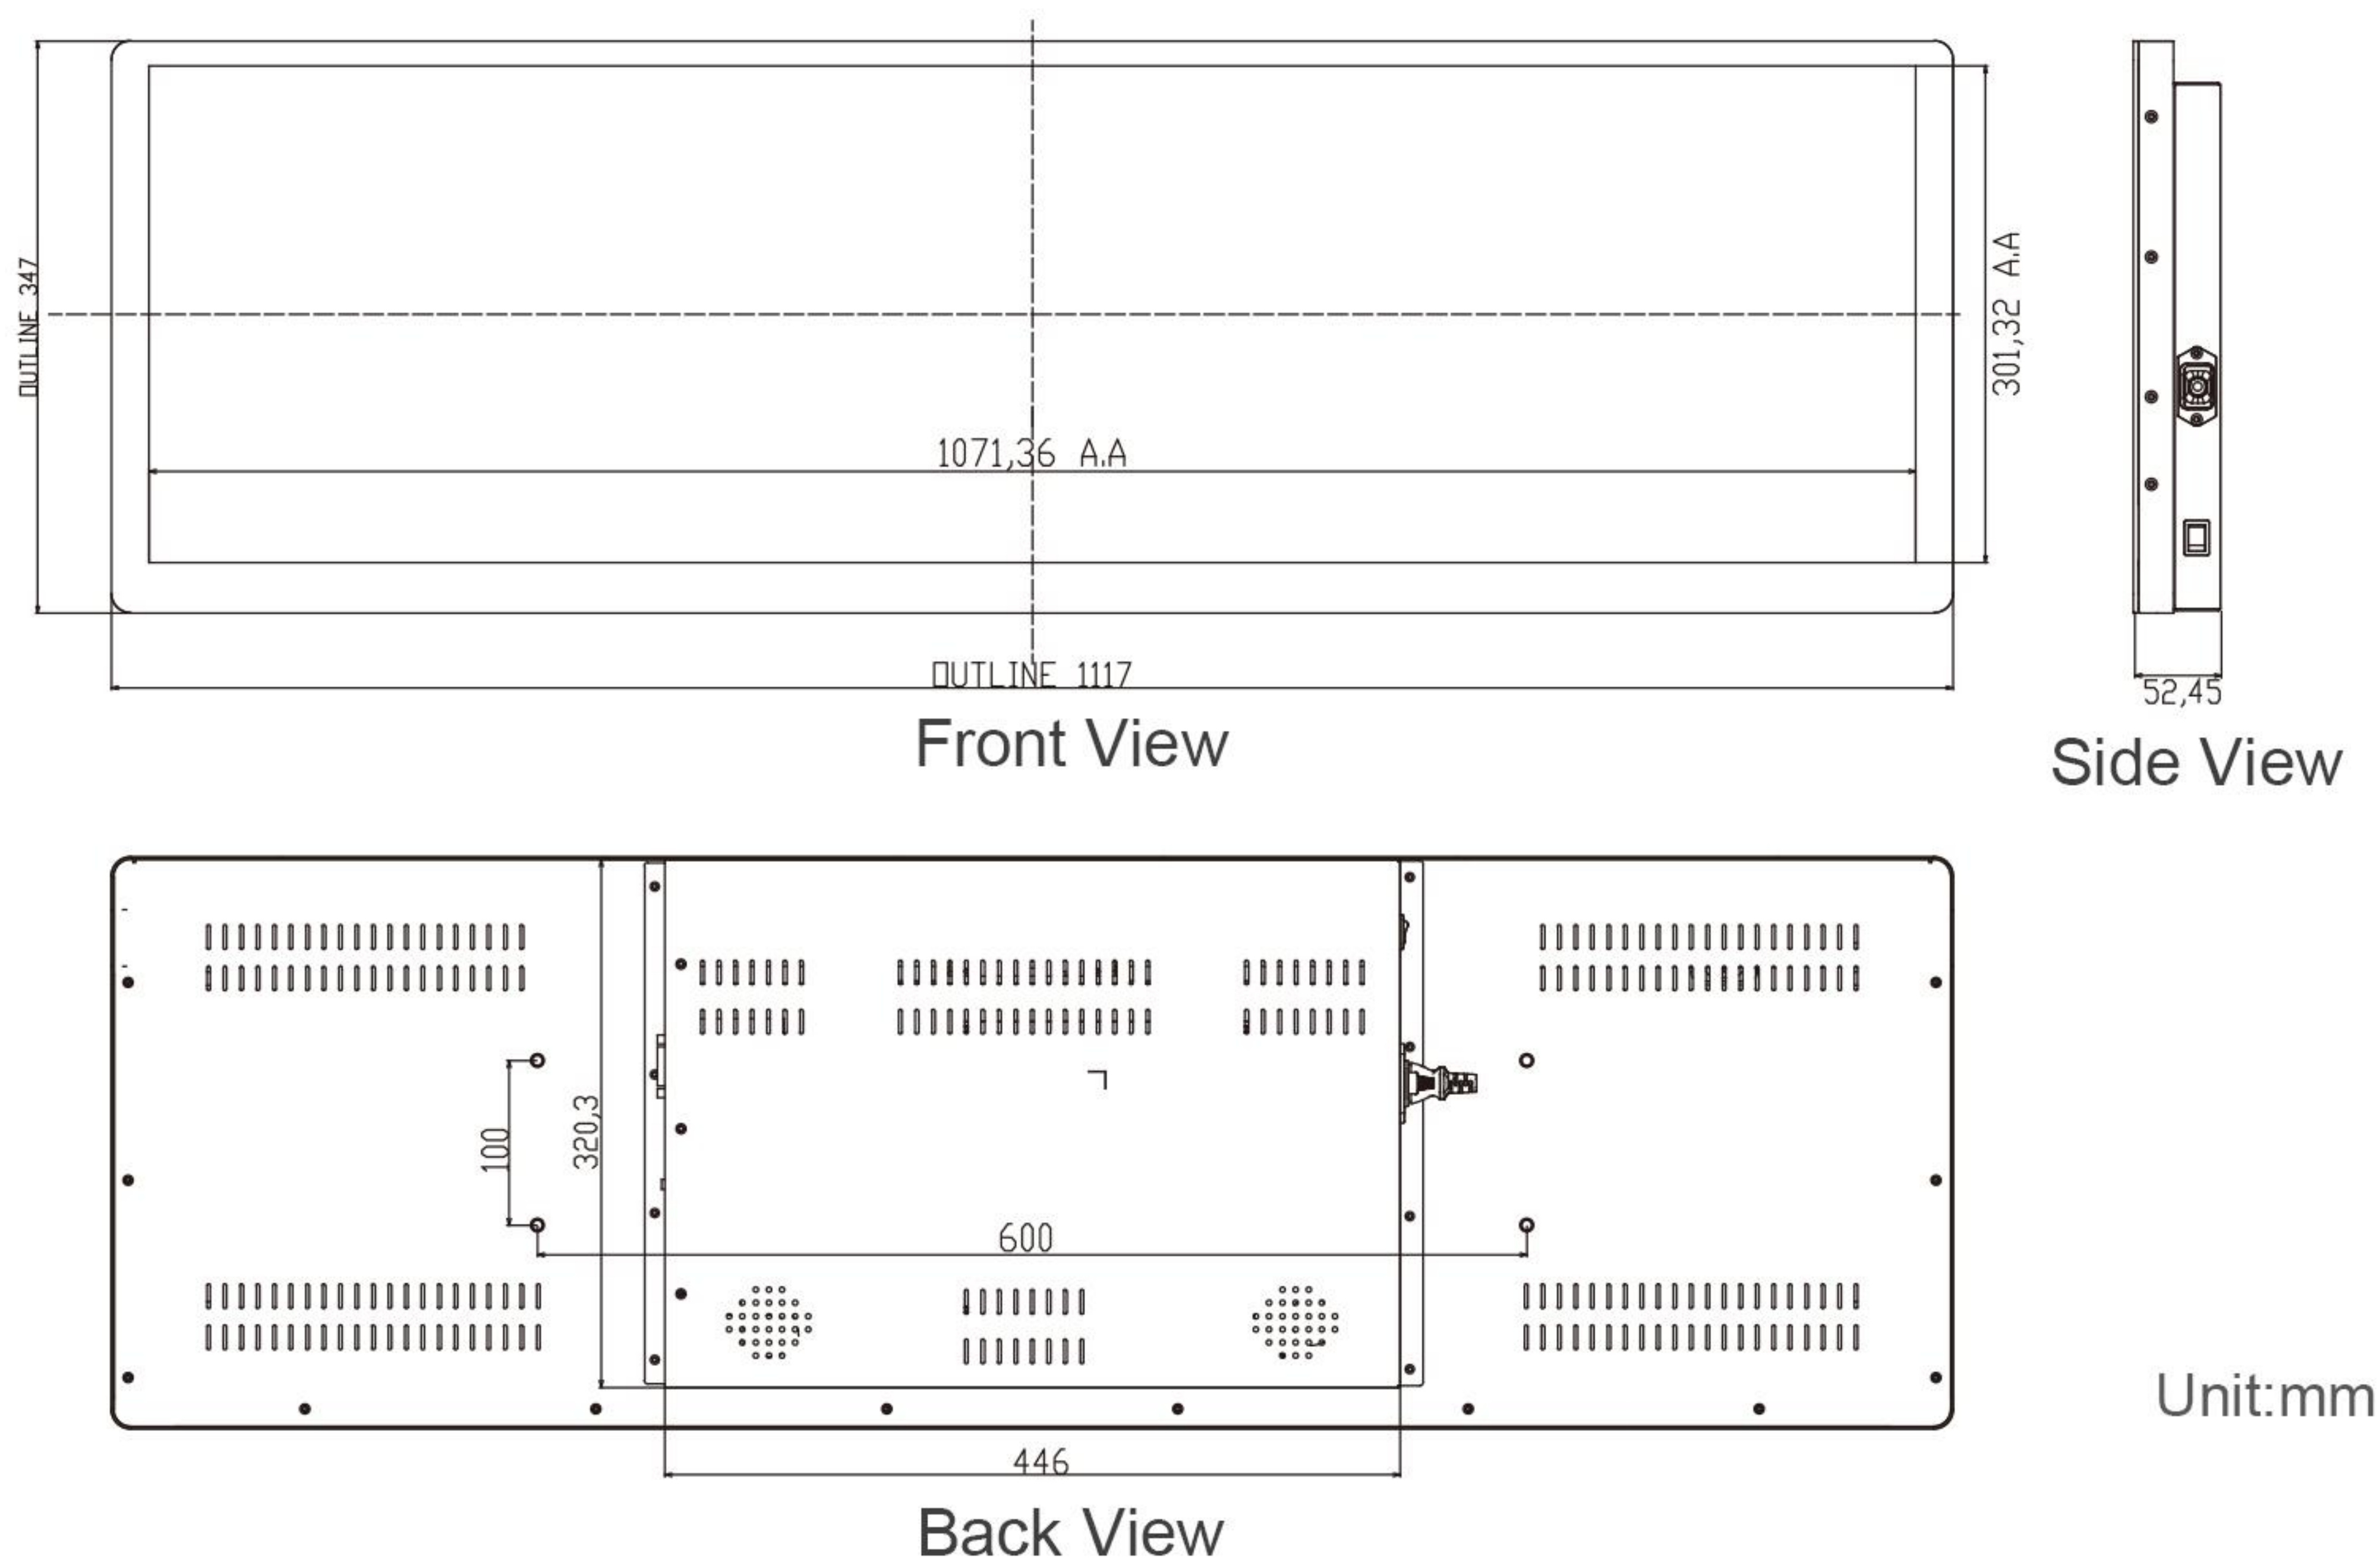

43.8"

SR1M01

Capacitive Touchscreen Display

True-color
Screen

Easier
Marketing

Long Life

Cloud Management
Platform

Applicable Scenarios

○ Technical Parameters

System	OS	Windows,Android,Linux Support
	Connectivity	USB, HDMI, DVI, DP, Earphone
Display	Description	43.8" Capacitive Touchscreen
	Active Area	1071(H) x 301mm(V)
	Viewing Angle	X>89°, Y>89°
	Contrast	1000:01:00
	Resolution	3840 x 1080 dpi
	Luminance, White	700cd/m ²
	Aspect Ratio	32:9 (H:V)
	Outline Dimension	1117(H) x 347(V) x 52.5(D)mm
Others	Operation Temperature	0°C~50°C
	Storage Temperature	-20°C~60°C
	Language	Multi-language Support (Include Chinese, English etc.)
	Power	65W
Accessories	AC Power	AC 220V