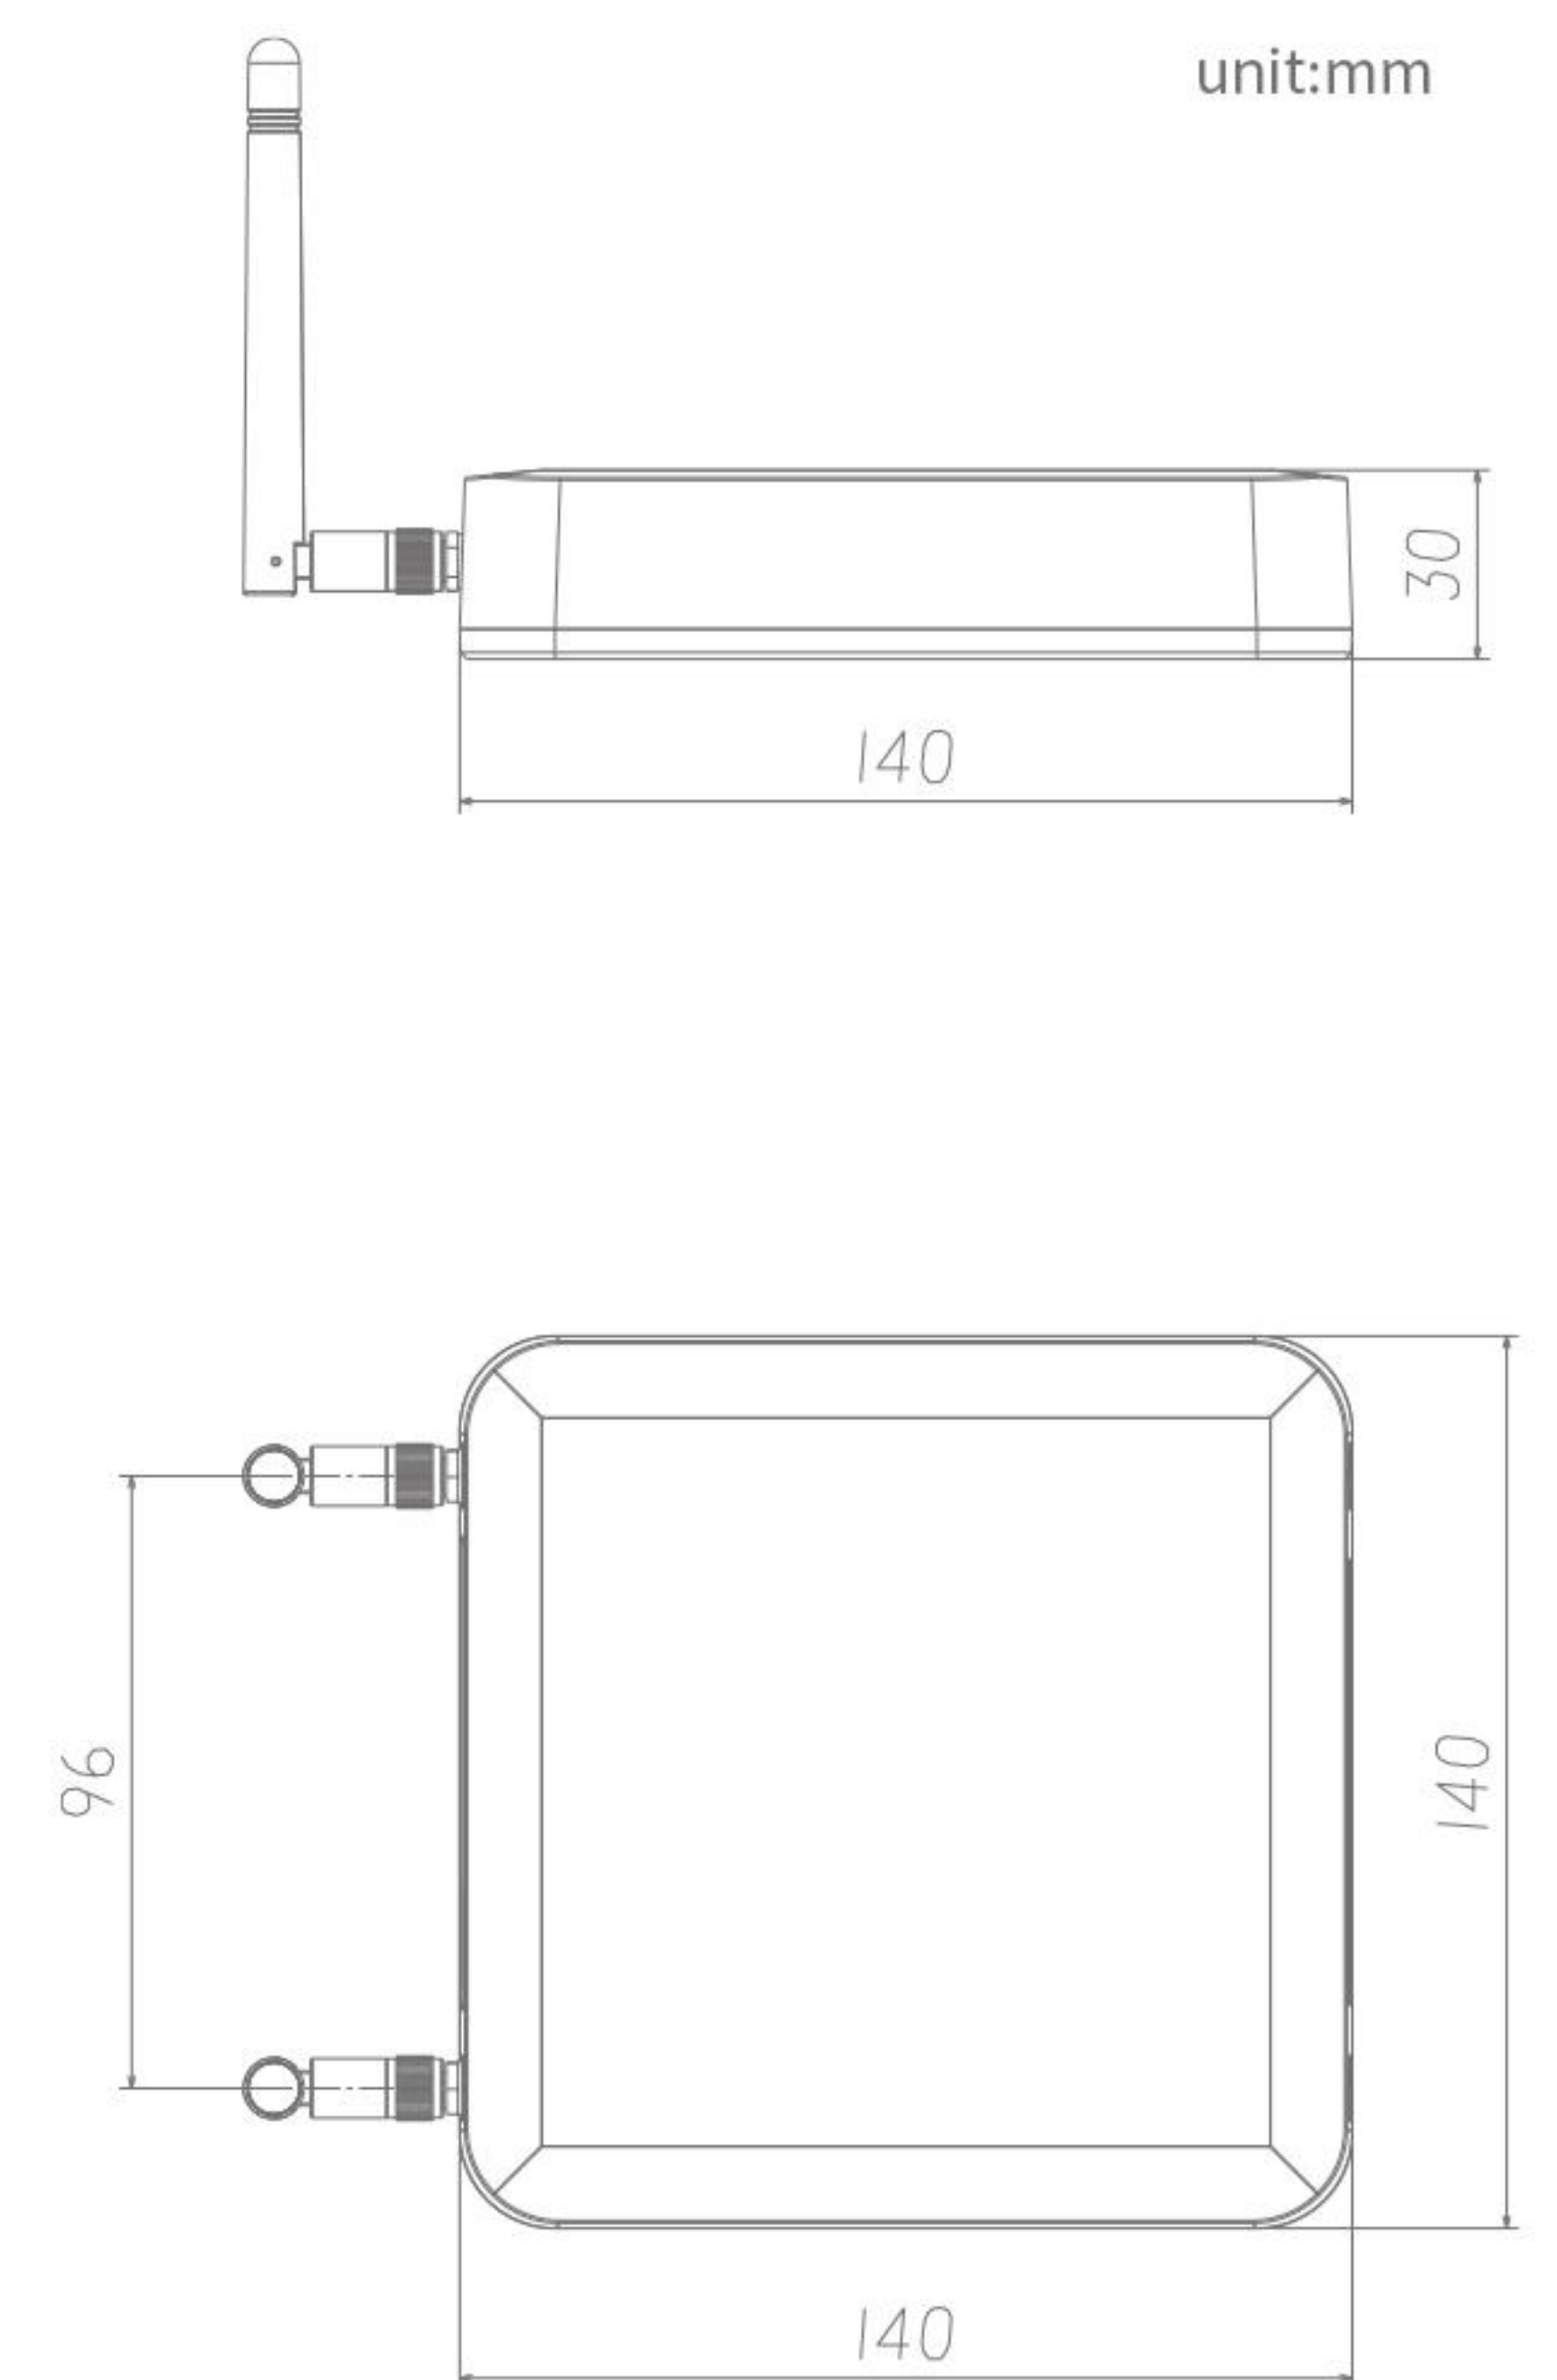

433Mhz

SR9960

ESL Base Station

2nd GEN Cloud AP

Wide-range Coverage

Easy & fast Installation

Safety & Data Security

Cloud Management Platform

Dimension	120x120x30mm
Installation	Ceiling-mounted
Weight	350g
Working Voltage	DC12V <200mA

Available label quantity	>5000 pcs
Band frequency	SUB-1G
Working Temp	-20~70°C
Transmission speed	1Mbps
Communication distance	Φ20~30mm