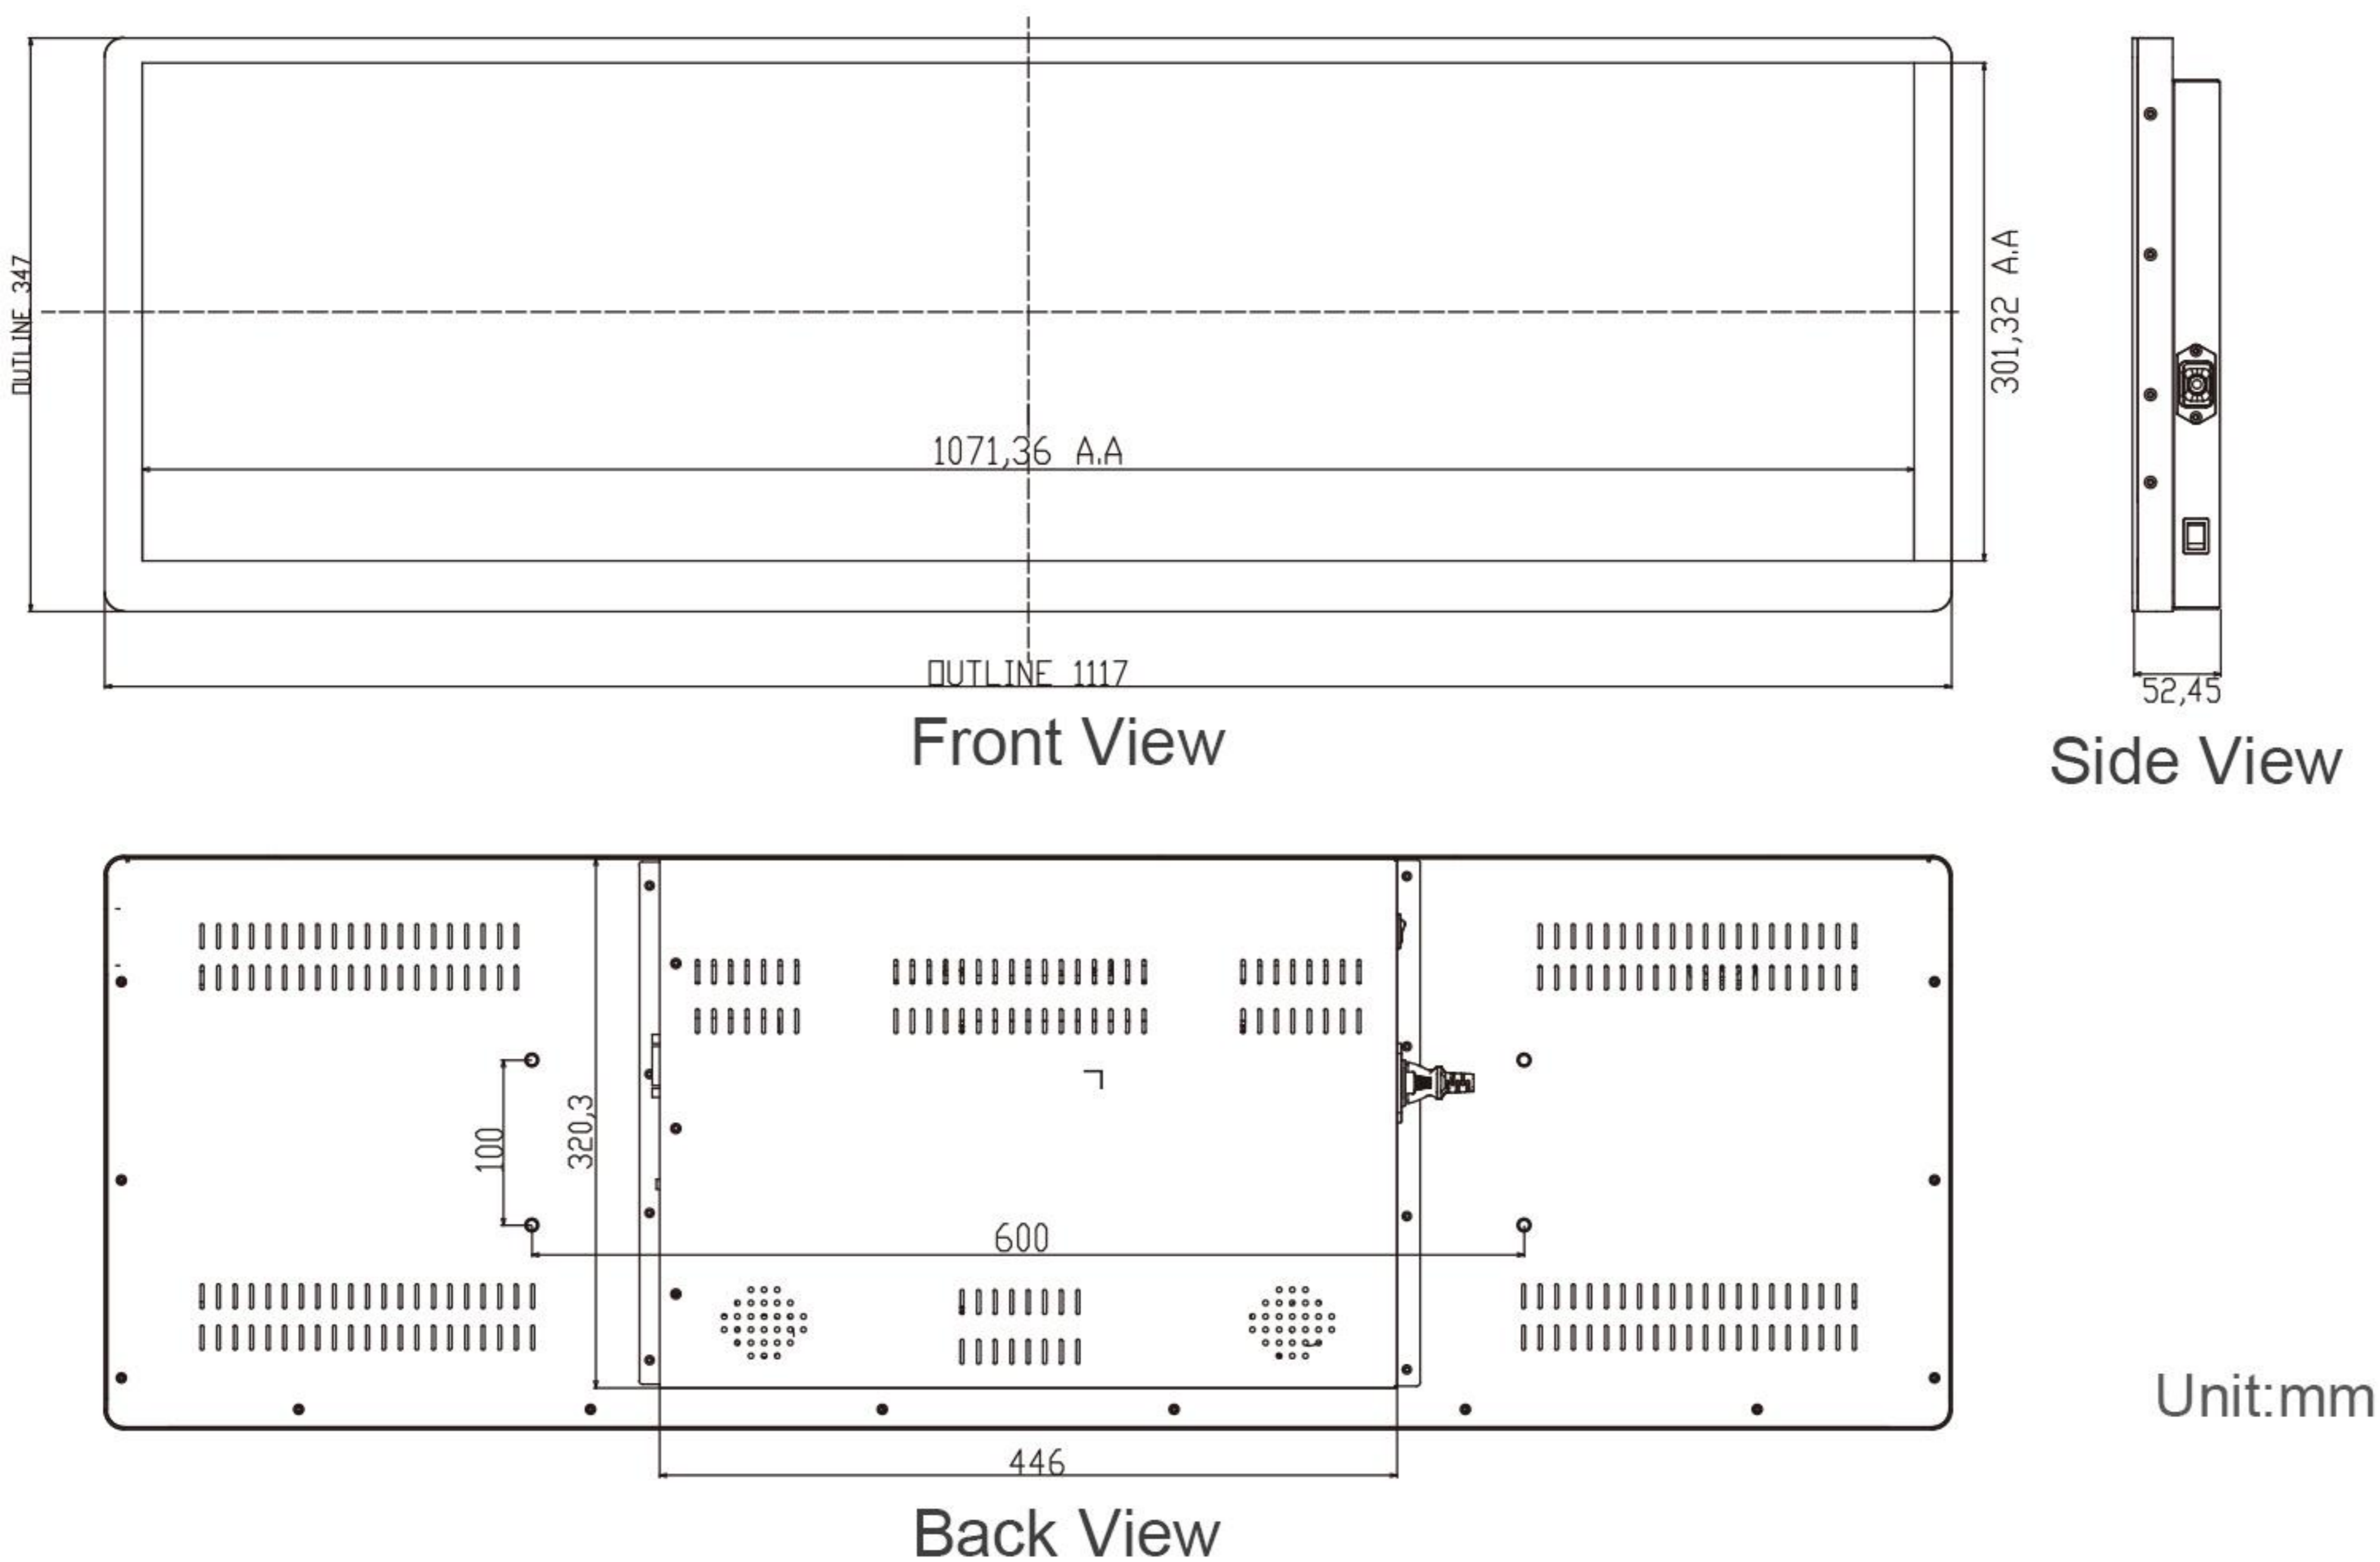

43.8"

SR1M03

HD Commercial LCD Display

True-color
Screen

Easier
Marketing

Long Life

Cloud Management
Platform

Applicable Scenarios

Technical Parameters

System	OS	Android 7.1
	CPU	T960X
	RAM	2GB
	Storage	8GB
	Network	WIFI 2.4G; 100M Ethernet Port
	Bluetooth	Bluetooth
	Connectivity	Earphone; HDMI 2.0; 2* USB; RJ45;TF Socket; SIM Socket
Display	Description	43.8" HD Commercial LCD Display
	Active Area	1071 (H)x 301 mm(V)
	Viewing Angle	X>89°,Y>89°
	Resolution	3840*1080dpi
	Luminance,White	300&700cdm2
	Outline Dimension	1090*330*55mm
Media	Image	JPG、JPEG、BMP、PNG、GIF
	Video	MPEG1、MPEG2、MPEG4、H.264、WMV、MKV、TS、flv
	Audio	MP3
Others	Operation Temperature	0℃~50℃
	Storage Temperation	-20℃~60℃
	Language	Multi-language Support(Include Chinese, English and so on)
	Power	65W