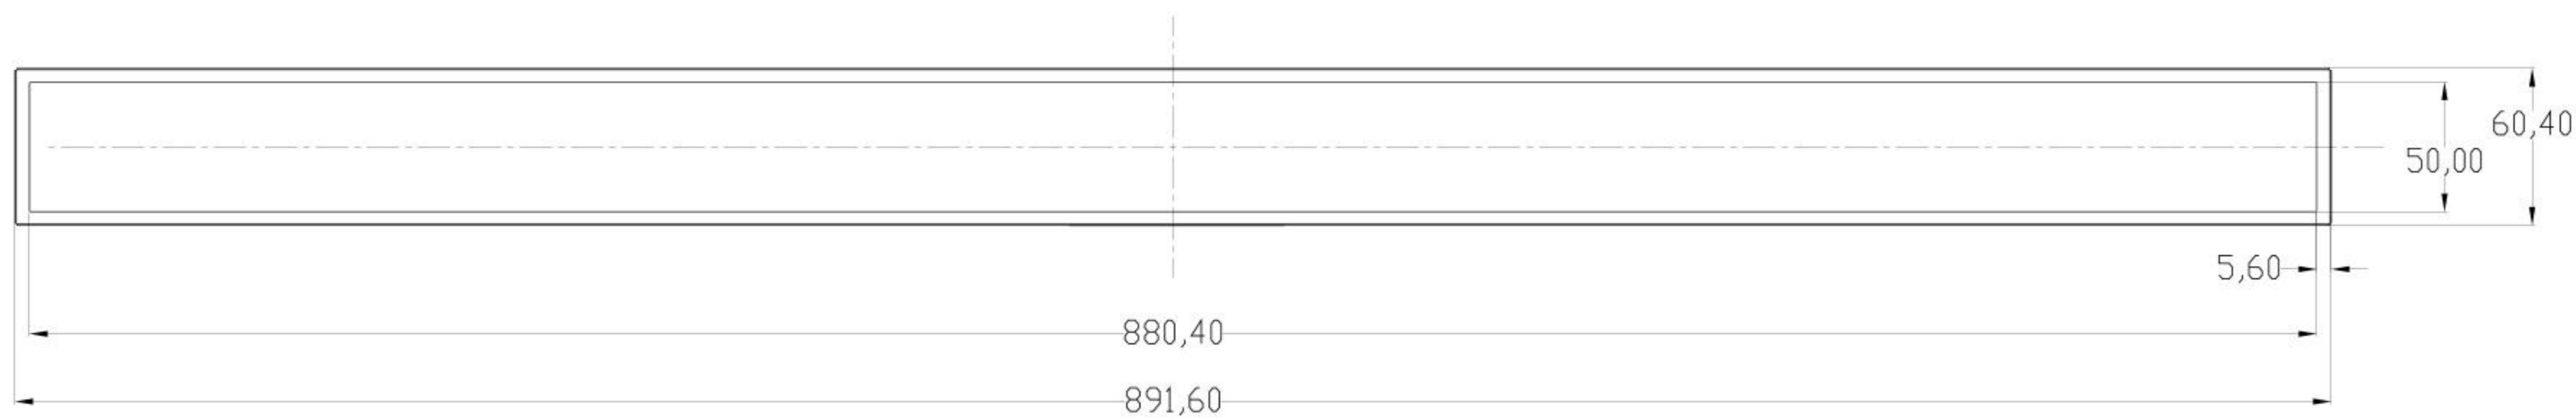

## Technical Parameters

Front View

Side View

Back View

Unit:mm

System	OS	Android 5.1.1
	CPU	S700, Quad-core A53 SMP4, 28nm
	RAM	2GB
	Storage	8GB
	Network	2.4G WIFI, 100M Ethernet Port
	Bluetooth	AP6255 Bluetooth V4.2 of 1, 2 and 3 Mbps
	Connectivity	Mini USB, Mini RJ45, Type-C, PUSH-PUSH TF Socket
Display	Description	35"HD Bar LCD Advertising Display Screen with wifi Function
	Active Area	880.4(H) x 50mm(V)
	Viewing Angle	X > 89°, Y > 89°
	Resolution	2880 x 158dpi
	Luminance, White	400cd/m <sup>2</sup>
	Outline Dimension	891.6(H) x 60.4(V) x 15.8(D) mm
Media	Image	JPG, JPEG, BMP, GIF, PNG , Max Resolution 30000*30000;
	Video	AVI, MOV, MKV, WEBM, MP4, M4V, FLV, 3GP, 3G2, 3GPP, DAT, VOB, EVO, MPG, ASF, TP, TRP, TS, M2TS, MTS etc.
	Audio	OGG, APE, FLAC, WAV, AMR, AIFF, MPC.
Others	Operation Temperature	0°C~45°C
	Storage Temperature	-20°C~60°C
	Language	Multi-language Support (Include Chinese, English and so on.)
	Power	24W