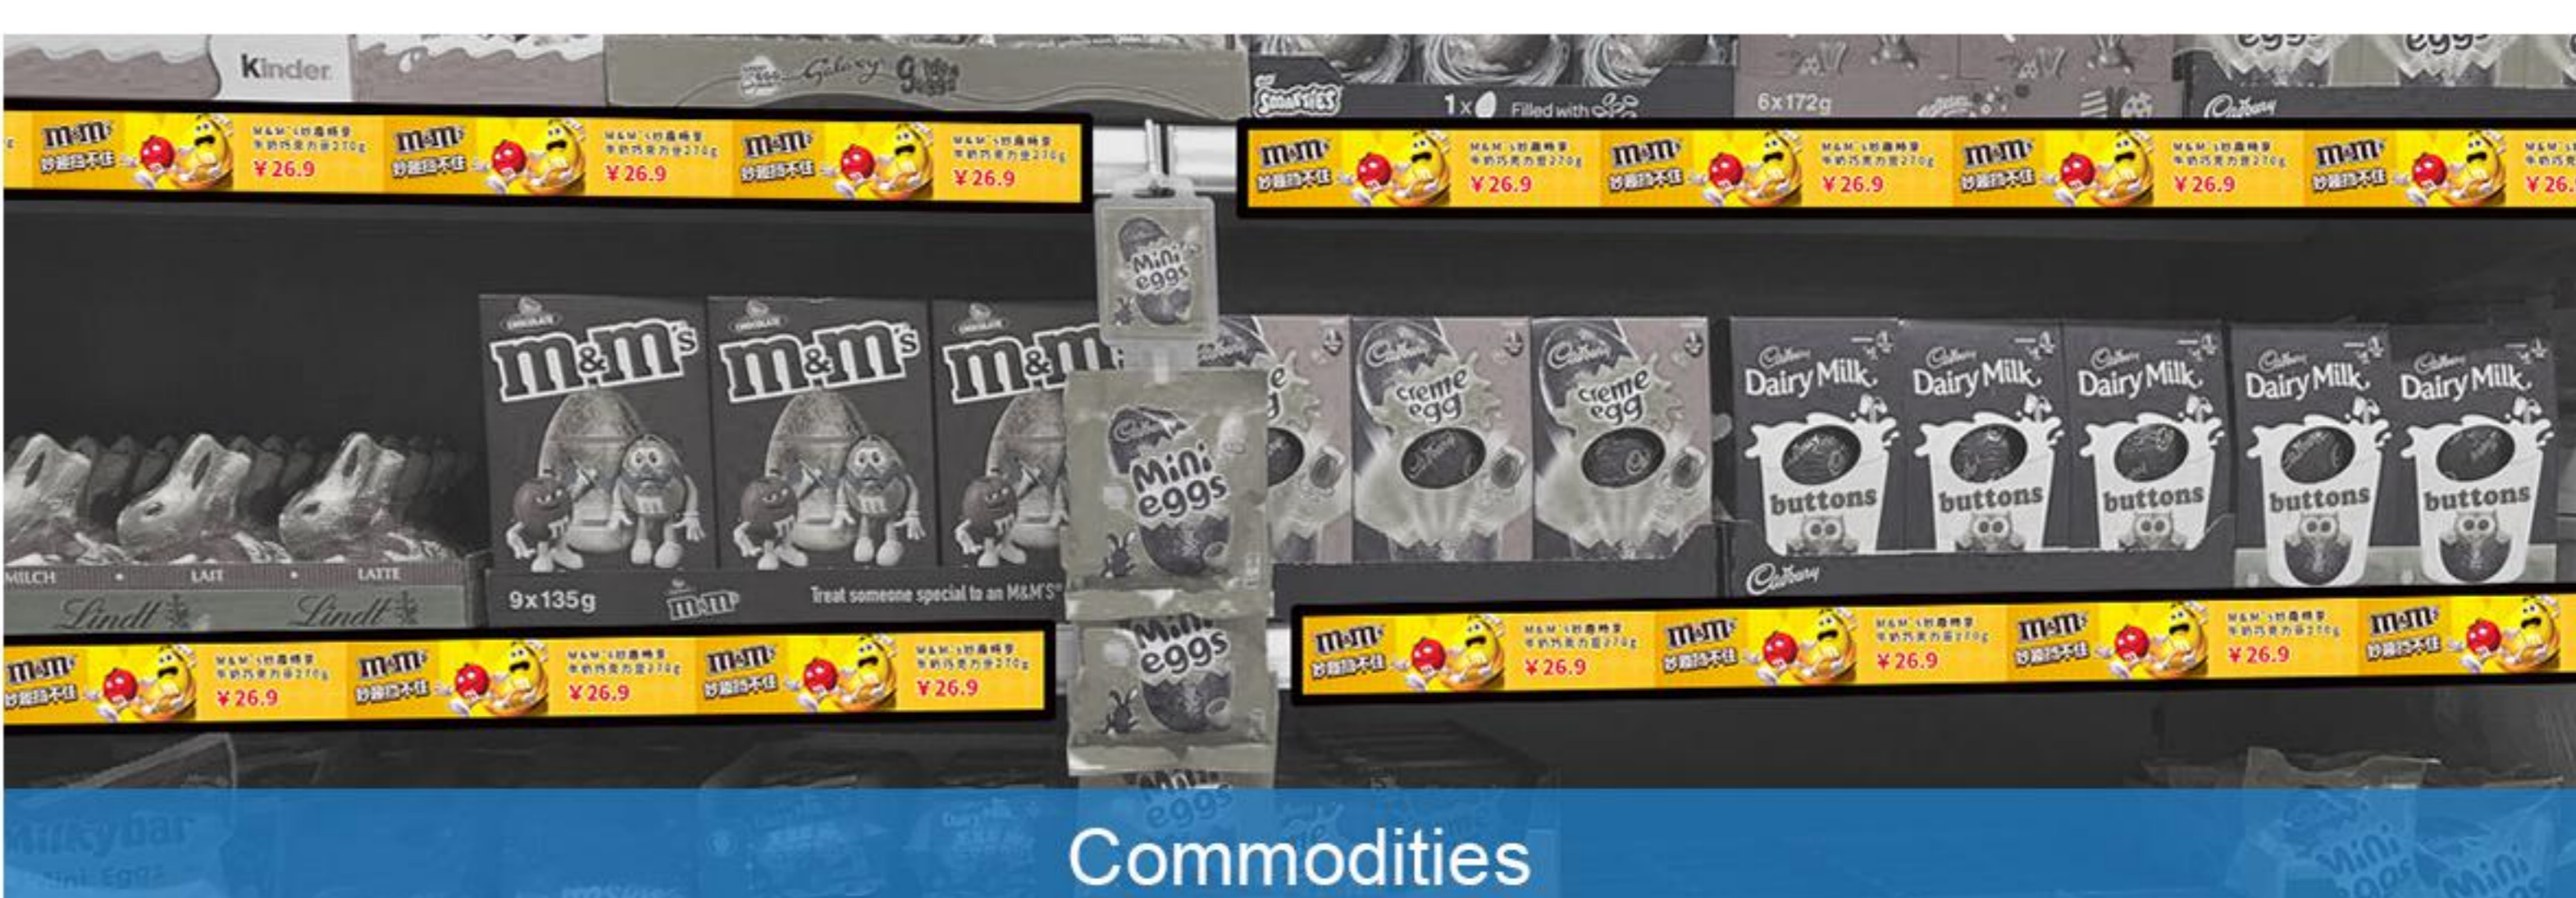

○ Applicable Scenarios