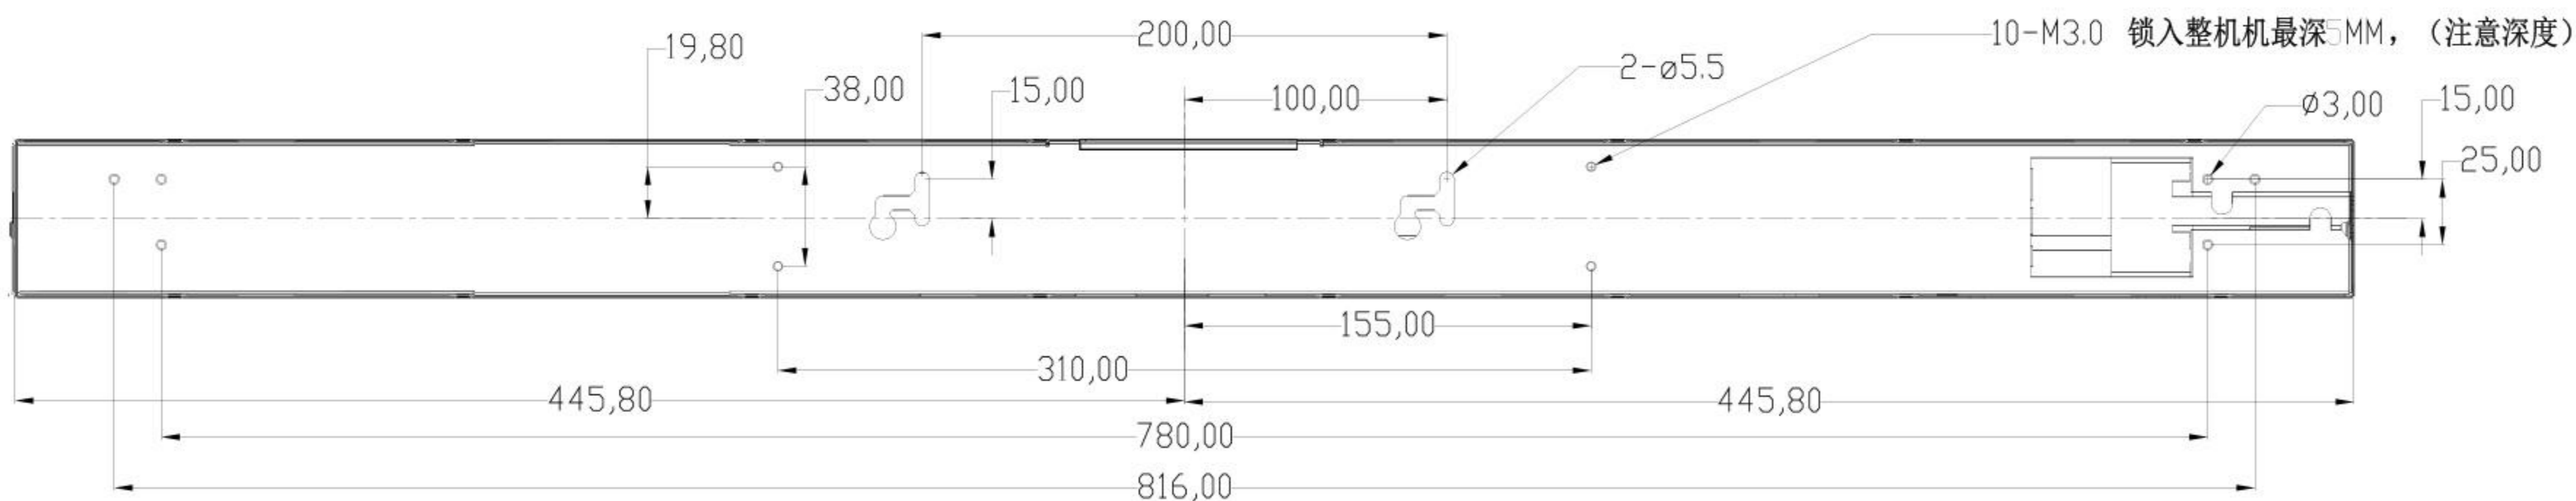

## Technical Parameters

Front View

Side View

Back View

Unit:mm

System	OS	Android 5.1.1
	CPU	S700, Quad-core A53 SMP4, 28nm
	RAM	2GB
	Storage	8GB
	Network	2.4G WIFI, 100M Ethernet Port
	Bluetooth	AP6255 Bluetooth V4.2 of 1, 2 and 3 Mbps
	Connectivity	Mini USB, Mini RJ45, Type-C, PUSH-PUSH TF Socket
Display	Description	35"HD Bar LCD Advertising Display Screen with wifi Function
	Active Area	880.4(H) x 50mm(V)
	Viewing Angle	X > 89°, Y > 89°
	Resolution	2880 x 158dpi
	Luminance, White	400cd/m <sup>2</sup>
	Outline Dimension	891.6(H) x 60.4(V) x 15.8(D) mm
Media	Image	JPG, JPEG, BMP, GIF, PNG , Max Resolution 30000*30000;
	Video	AVI, MOV, MKV, WEBM, MP4, M4V, FLV, 3GP, 3G2, 3GPP, DAT, VOB, EVO, MPG, ASF, TP, TRP, TS, M2TS, MTS etc.
	Audio	OGG, APE, FLAC, WAV, AMR, AIFF, MPC.
Others	Operation Temperature	0°C~45°C
	Storage Temperature	-20°C~60°C
	Language	Multi-language Support (Include Chinese, English and so on.)
	Power	24W