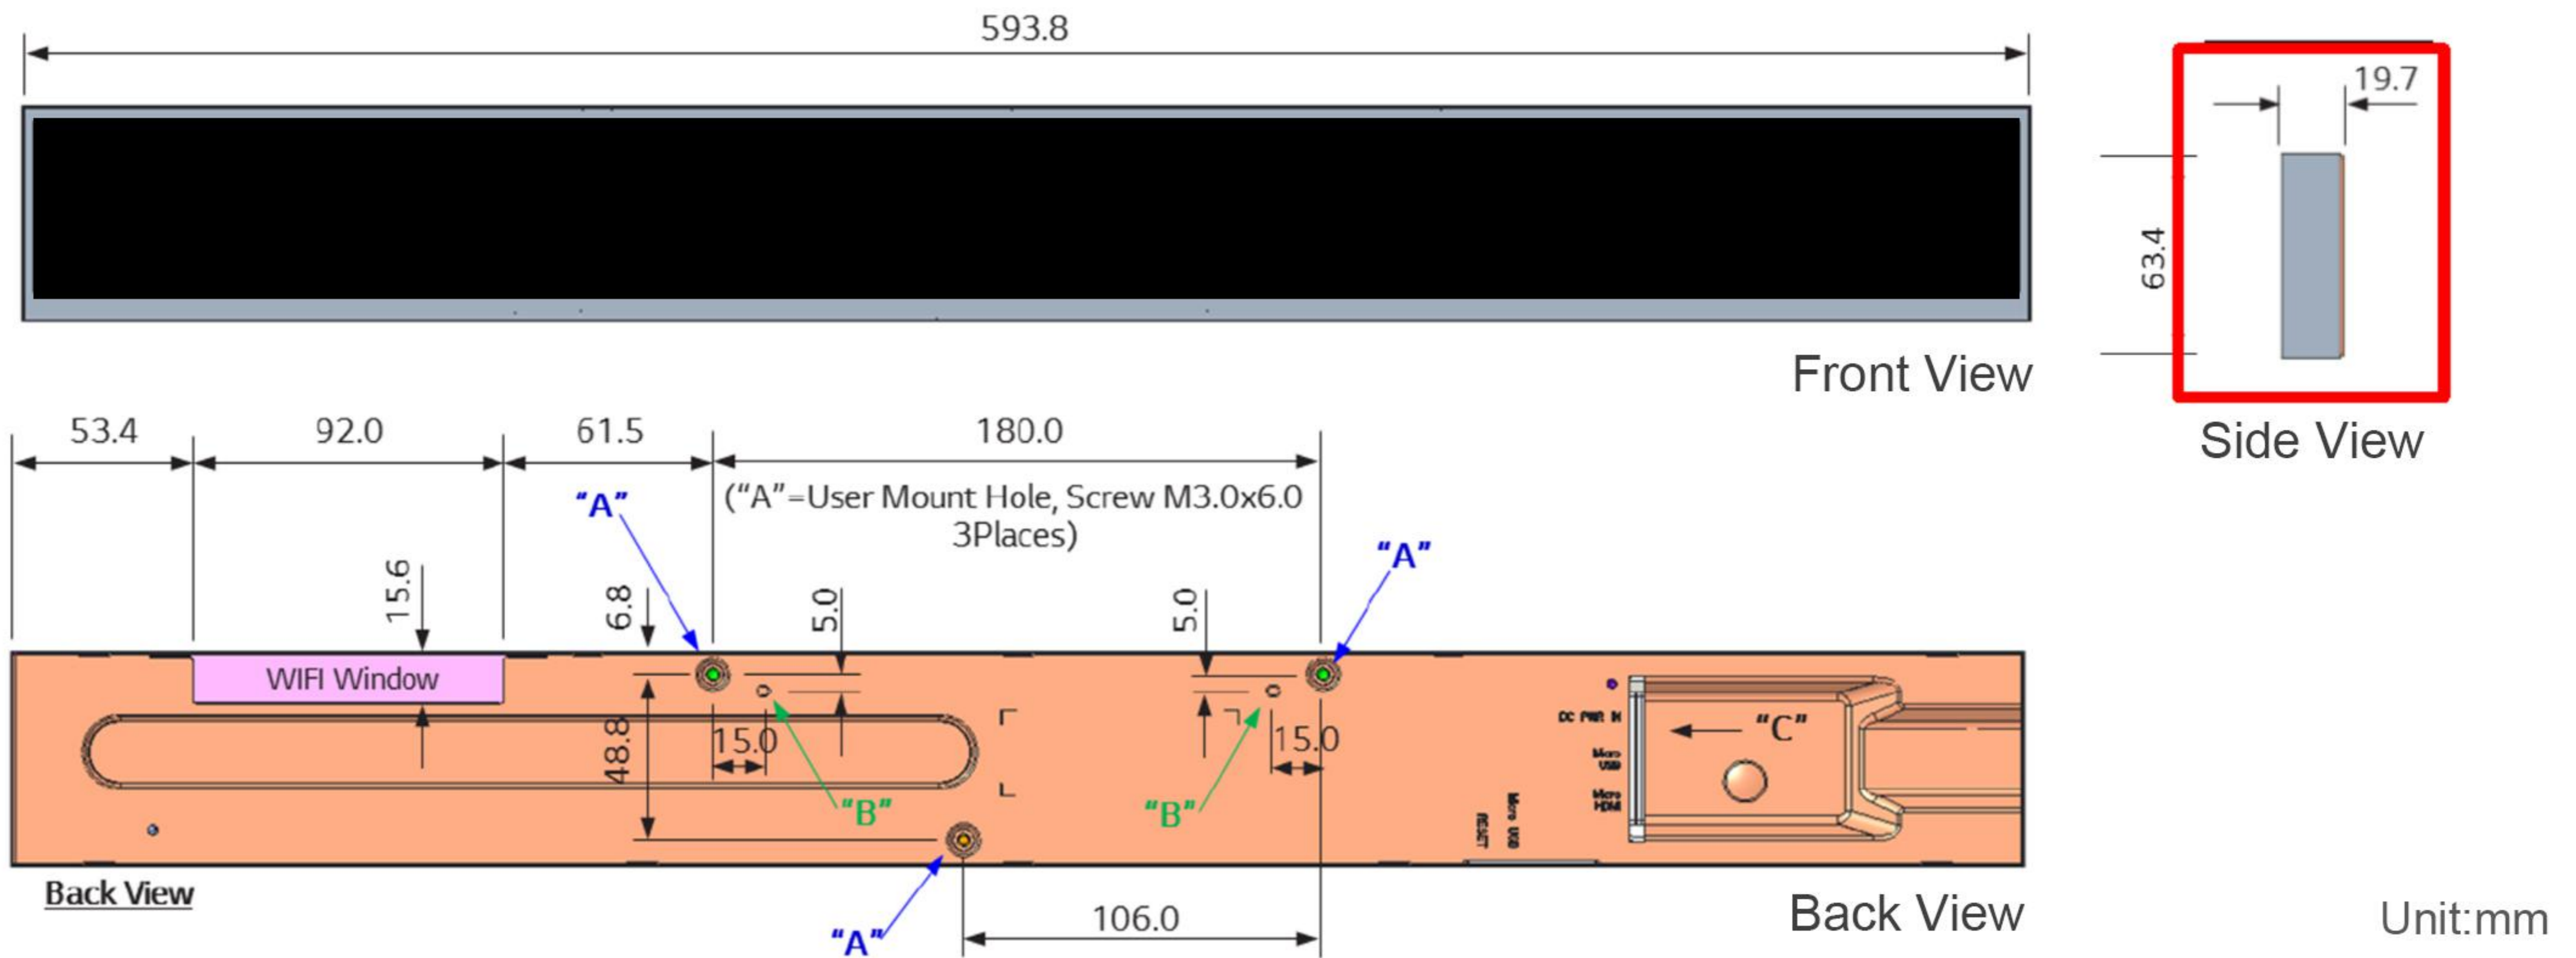

23.1"

SR1402

LCD Touch Display

Touchscreen

True-color Screen

Superb Processor

Cloud Management Platform

○ Applicable Scenarios

Cosmetics

Audio-visual products

Wine

Commodities

Technical Parameters

System	OS	Android 7.1.2
	CPU	ARM®Cortex™-A17 , Quad-core, 1.6GHz
	RAM	ARM Mali-T764 500MHz
	Storage	eMMC 8GB
	Network	WLAN 802.11 b/g/n (2.4GHz)
	Bluetooth	BT 4.2 (Profile : A2DP, HID)
	Connectivity	Micro USB 2.0
Display	Description	23.1"Ultra Narrow Bezel Touchscreen Signage
	Active Area	585.56 x 48.18mm
	Viewing Angle	X>178° , Y>178°
	Resolution	1920 x 158dpi
	Luminance, White	700cd/m ²
	Outline Dimension	593.8 (H) x 63.4 (V) x 19.7(D)mm
Power Supply	Output Voltage	12V
	Output Current	3A
Media	Image	JPEG, BMP, GIF, PNG
	Video	MPEG-1/2, MVC, GOOGLE VP8, H.263, MOTION JPEG
	Audio	MPEG Audio, WAV Audio, OGG Audio, FLAC Audio, MIDI Audio
Environmental	Operation Temperature	0°C~45°C
	Storage Temperature	-20°C~60°C