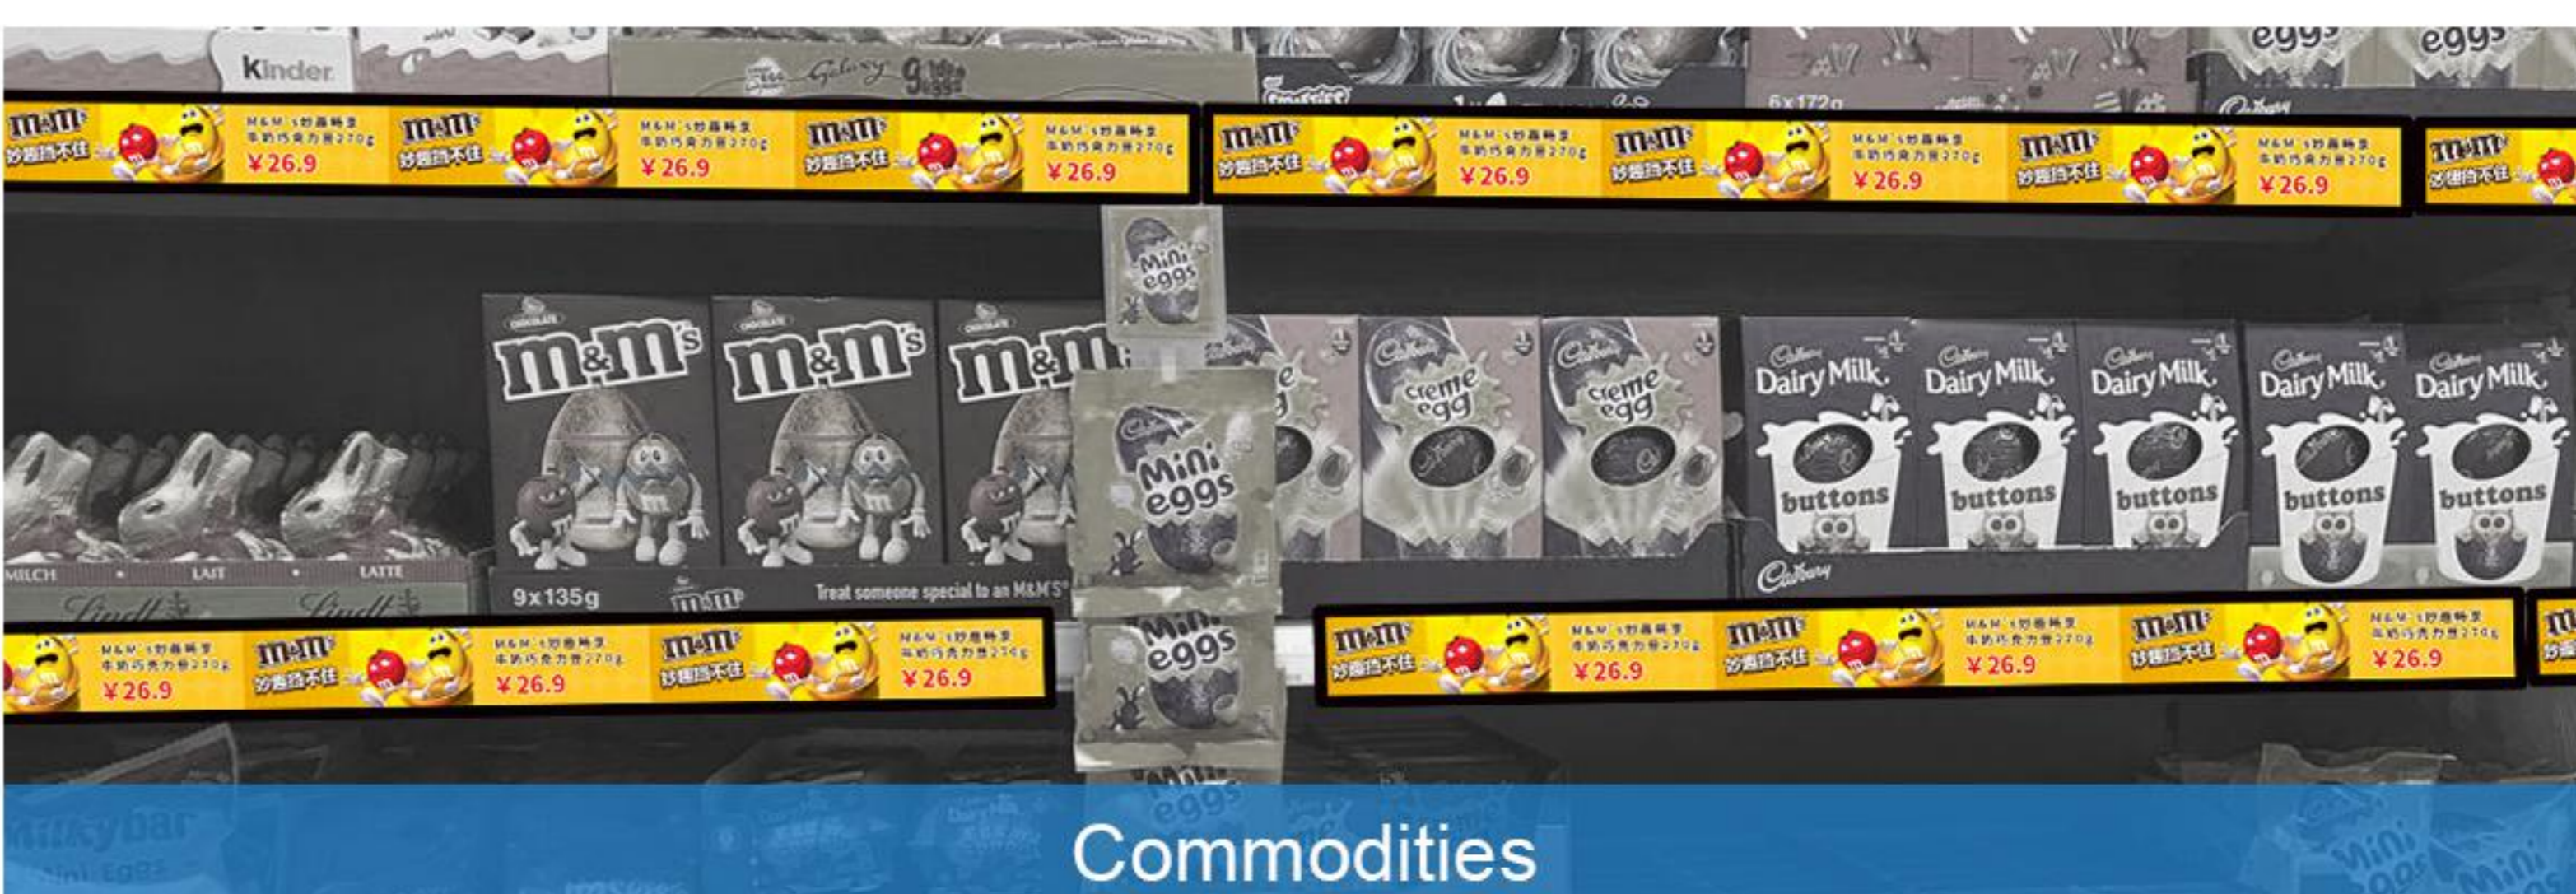

23.1"

SR1402

LCD Touch Display

Touchscreen

True-color Screen

Superb Processor

Cloud Management Platform

○ Applicable Scenarios

Cosmetics

Audio-visual products

Wine

Commodities

Technical Parameters

System	OS	Android 7.1.2
	CPU	ARM®Cortex™-A17 , Quad-core, 1.6GHz
	RAM	ARM Mali-T764 500MHz
	Storage	eMMC 8GB
	Network	WLAN 802.11 b/g/n (2.4GHz)
	Bluetooth	BT 4.2 (Profile : A2DP, HID)
	Connectivity	Micro USB 2.0
Display	Description	23.1"Ultra Narrow Bezel Touchscreen Signage
	Active Area	585.56 x 48.18mm
	Viewing Angle	X>178° , Y>178°
	Resolution	1920 x 158dpi
	Luminance, White	700cd/m ²
	Outline Dimension	593.8 (H) x 63.4 (V) x 19.7(D)mm
Power Supply	Output Voltage	12V
	Output Current	3A
Media	Image	JPEG, BMP, GIF, PNG
	Video	MPEG-1/2, MVC, GOOGLE VP8, H.263, MOTION JPEG
	Audio	MPEG Audio, WAV Audio, OGG Audio, FLAC Audio, MIDI Audio
Environmental	Operation Temperature	0°C~45°C
	Storage Temperature	-20°C~60°C