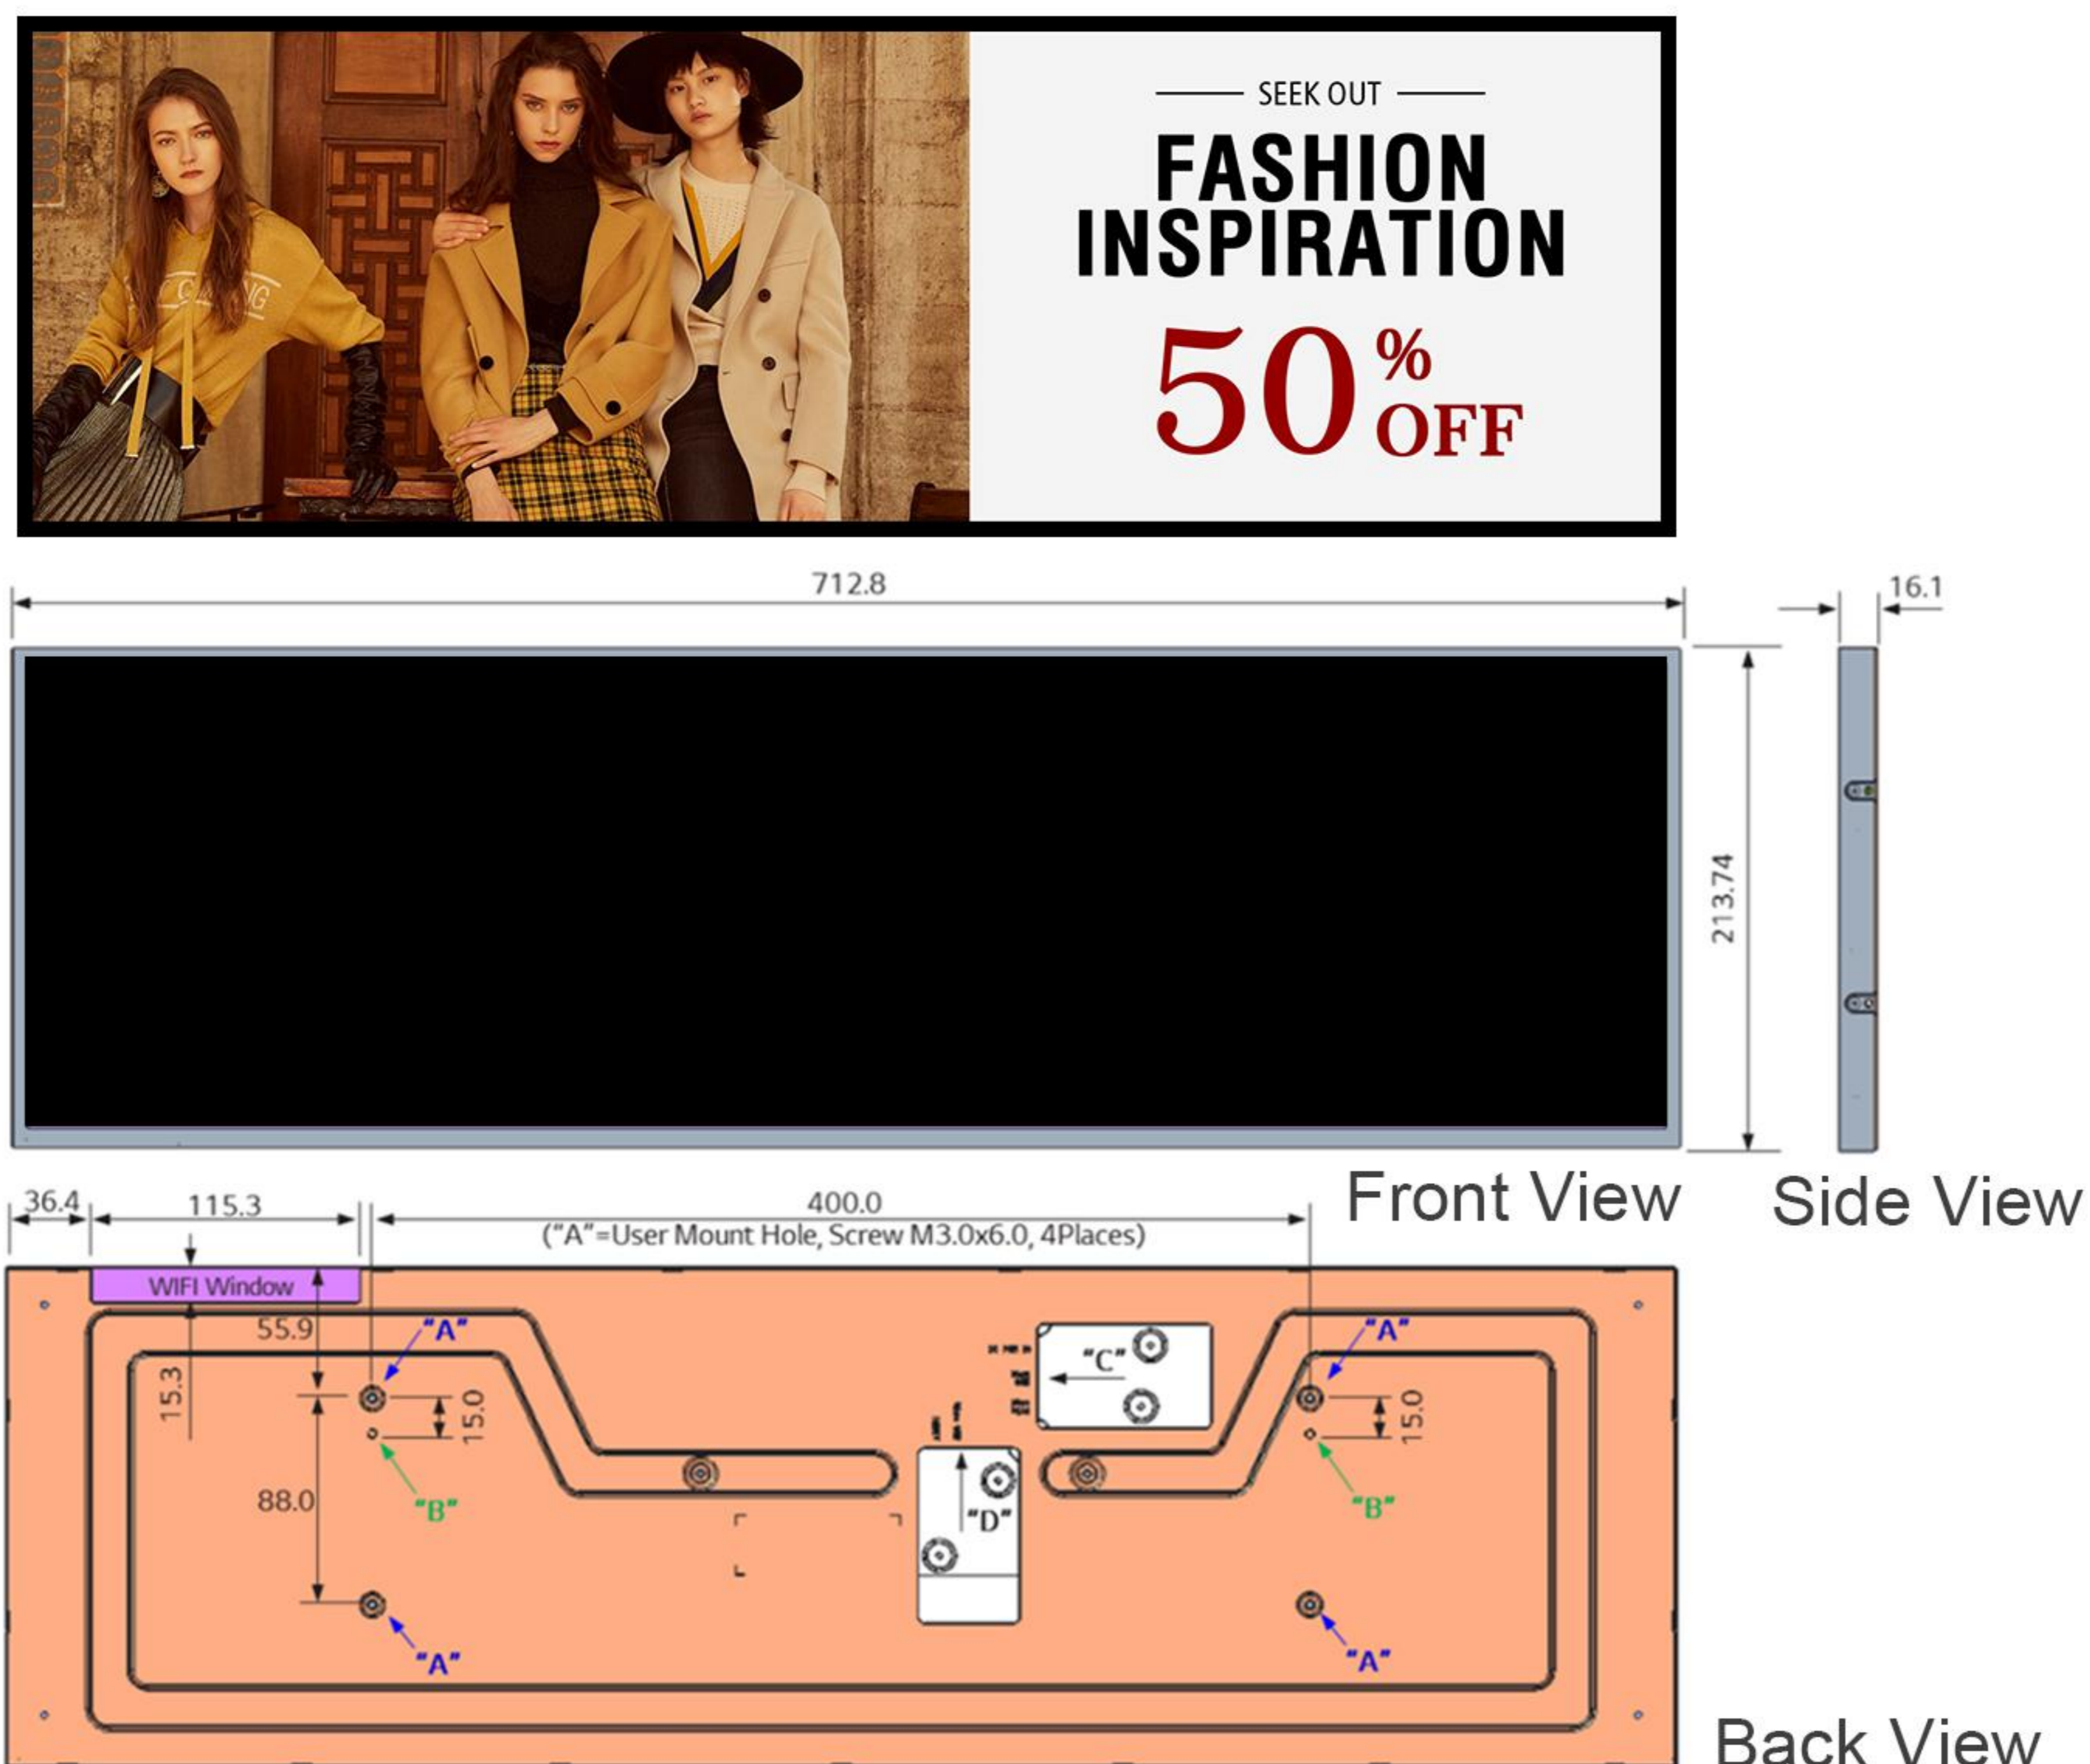

29"

SR1F02

LCD Touch Display

— SEEK OUT —
**FASHION
 INSPIRATION**
**50%
 OFF**

Touchscreen

True-color
Screen

Superb
Processor

Cloud Management
Platform

○ Applicable Scenarios

○ Technical Parameters

System	OS	Android 7.1.2
	CPU	ARM®Cortex™-A17 , Quad-core, 1.6GHz
	RAM	DDR3 1GB
	Storage	eMMC 8GB
	Network	WLAN 802.11 b/g/n (2.4GHz)
	Bluetooth	BT 4.2 (Profile : A2DP, HID)
	Connectivity	Micro USB 2.0 (Host 1ea, OTG 1ea)
Display	Description	29"Ultra Narrow Bezel Touchscreen Signage
	Active Area	698.4 x 196.43mm
	Viewing Angle	X > 178° , Y > 178°
	Resolution	1920 x 540 dpi
	Luminance, White	500cd/m ²
	Outline Dimension	712.8 (H) x 213.74 (V) x 16.1mm(D)
Power Supply	Output Voltage	12V
	Output Current	3A
Media	Image	JPEG, BMP, GIF, PNG
	Video	MPEG-1/2, MVC, GOOGLE VP8, H.263, MOTION JPEG
	Audio	MPEG Audio, WAV Audio, OGG Audio, FLAC Audio, MIDI Audio
Environmental	Operation Temperature	0°C~45°C
	Storage Temperature	-20°C~60°C